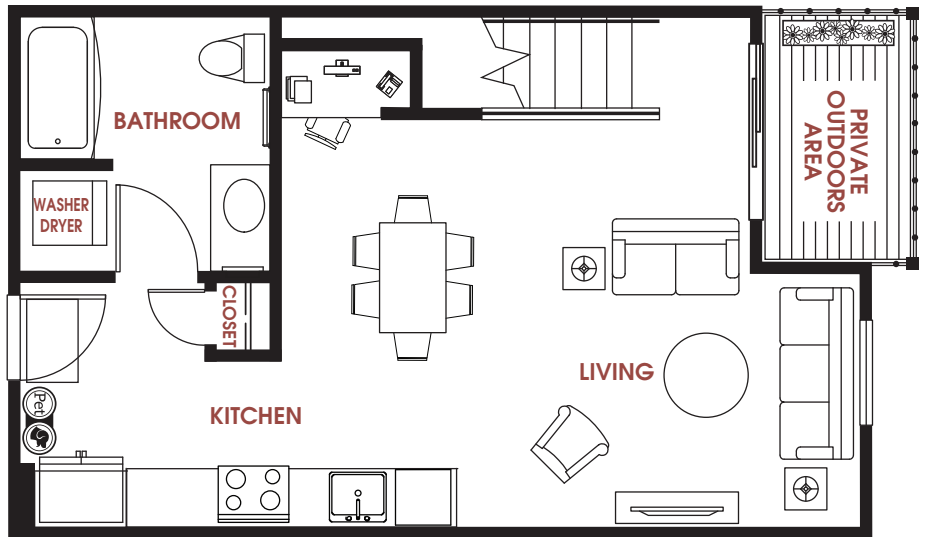

APT #: 601    UNIT TYPE: One Bedroom Canopy Loft    SQ FT: 723

Notes

---

---

---

---

---

Graphics for illustration purposes only and all dimensions are approximate. Some layouts and unit features will vary based on the floor plan of the actual unit. Areas of the home are labeled only as suggestions. Pricing and availability are subject to change. See leasing team for details.