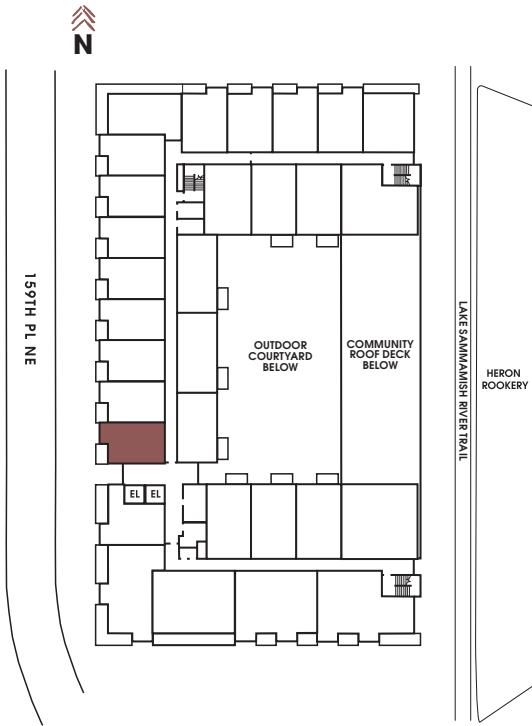

APT #: 601    UNIT TYPE: One Bedroom Canopy Loft    SQ FT: 723

Notes

---

---

---

---

---

Graphics for illustration purposes only and all dimensions are approximate. Some layouts and unit features will vary based on the floor plan of the actual unit. Areas of the home are labeled only as suggestions. Pricing and availability are subject to change. See leasing team for details.