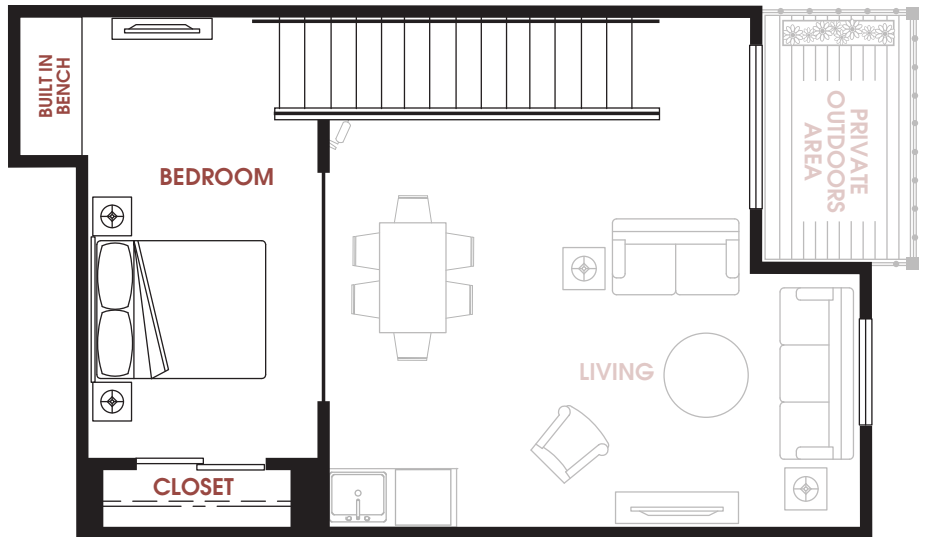

APT #: 601    UNIT TYPE: One Bedroom Canopy Loft    SQ FT: 723

Notes

---

---

---

---

---

Graphics for illustration purposes only and all dimensions are approximate. Some layouts and unit features will vary based on the floor plan of the actual unit. Areas of the home are labeled only as suggestions. Pricing and availability are subject to change. See leasing team for details.