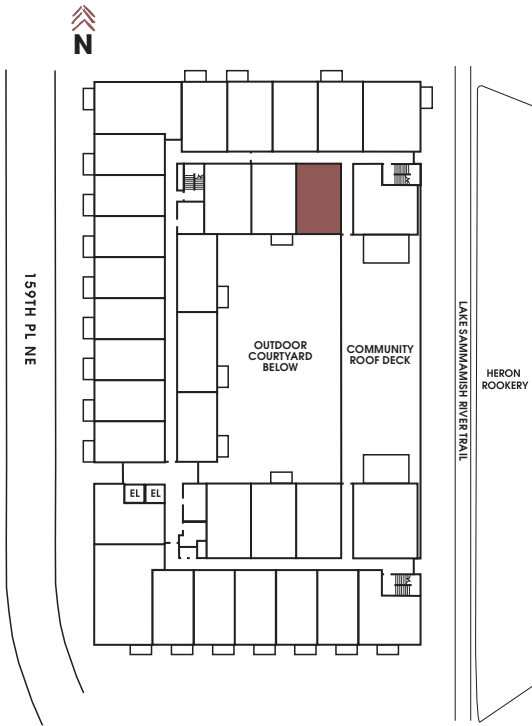

APT #: 524    UNIT TYPE: Urban One Bedroom + Tech    SQ FT: 660

Notes

---

---

---

---

---