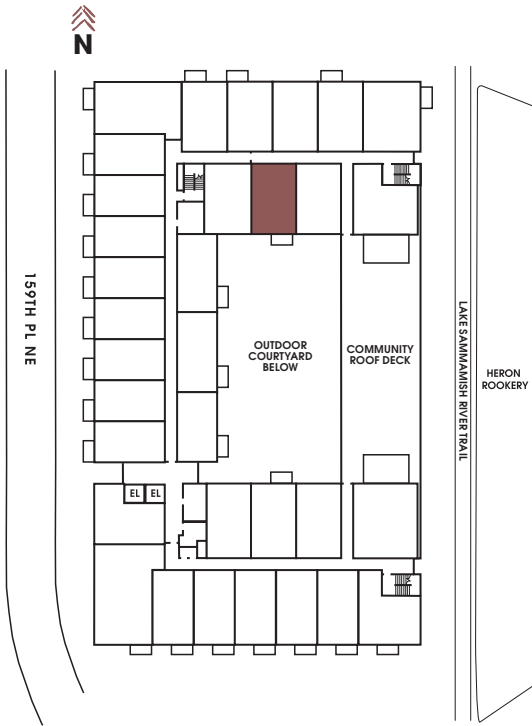

APT #: 522    UNIT TYPE: One Bedroom +Tech    SQ FT: 660

Notes

---

---

---

---

---