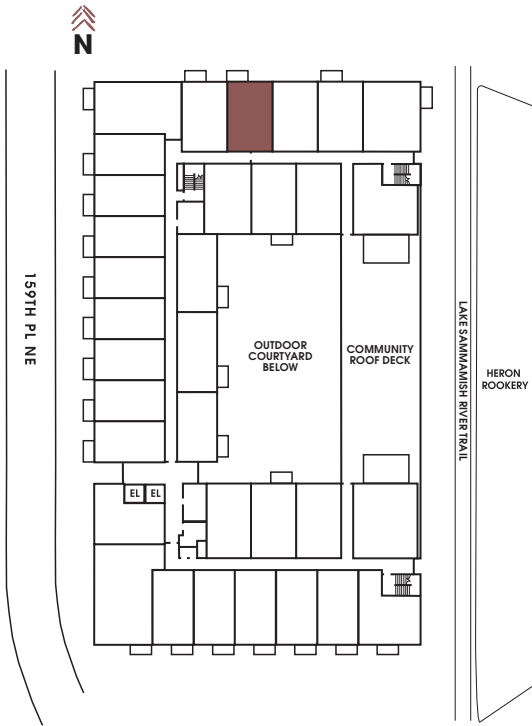

APT #: 521    UNIT TYPE: One Bedroom + Tech    SQ FT: 675

Notes

---

---

---

---

---