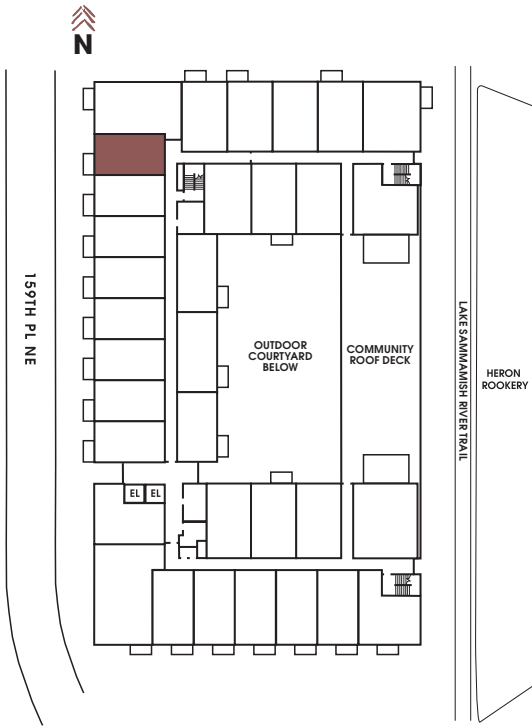

APT #: 515    UNIT TYPE: Urban One Bedroom + Tech    SQ FT: 610

Notes

---

---

---

---

---