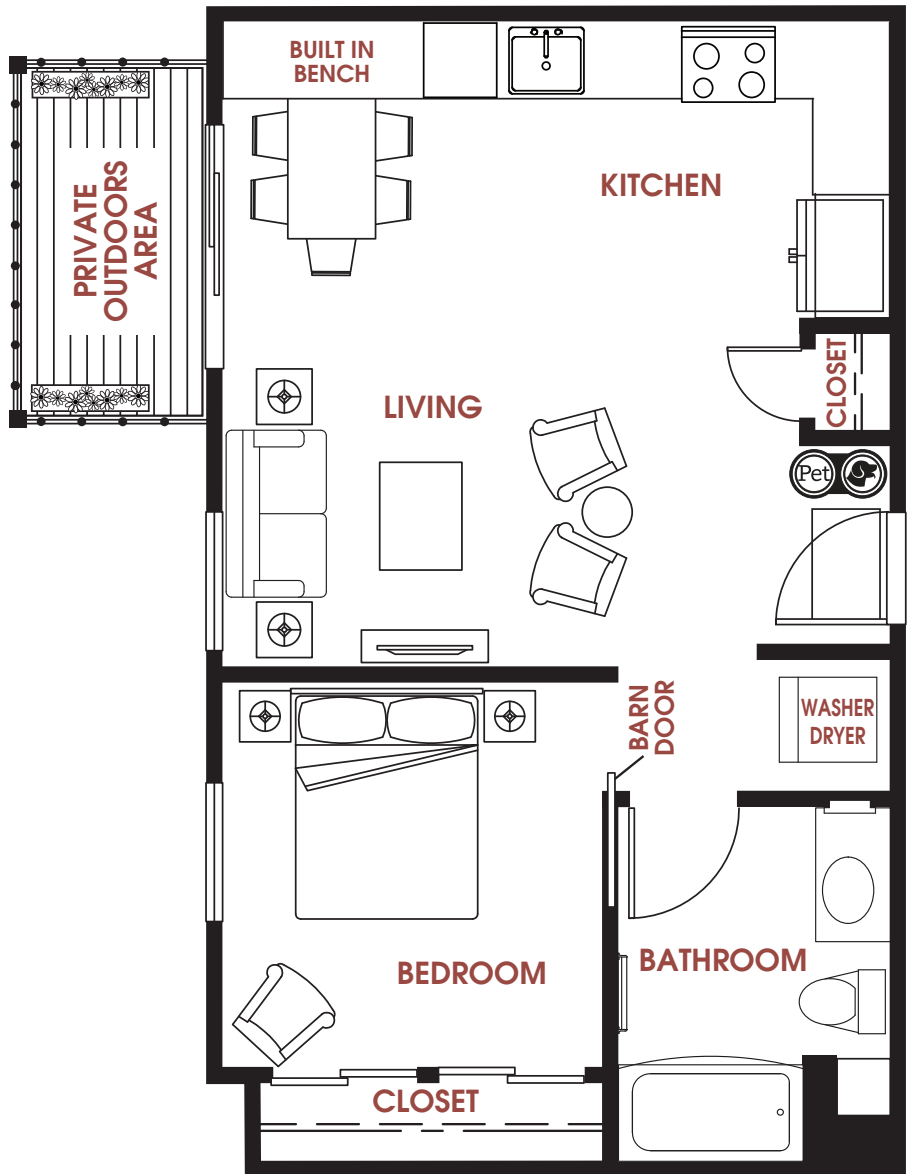

APT #: 502    UNIT TYPE: One Bedroom    SQ FT: 585

Notes

---

---

---

---

---