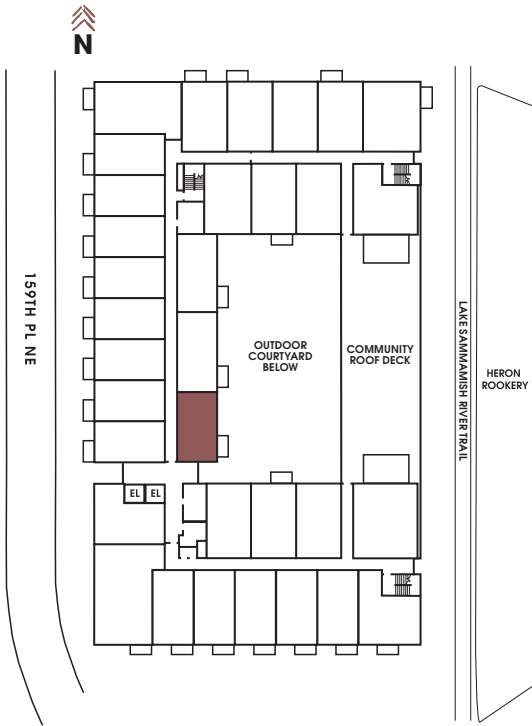

APT #: 502    UNIT TYPE: One Bedroom    SQ FT: 585

Notes

---

---

---

---

---