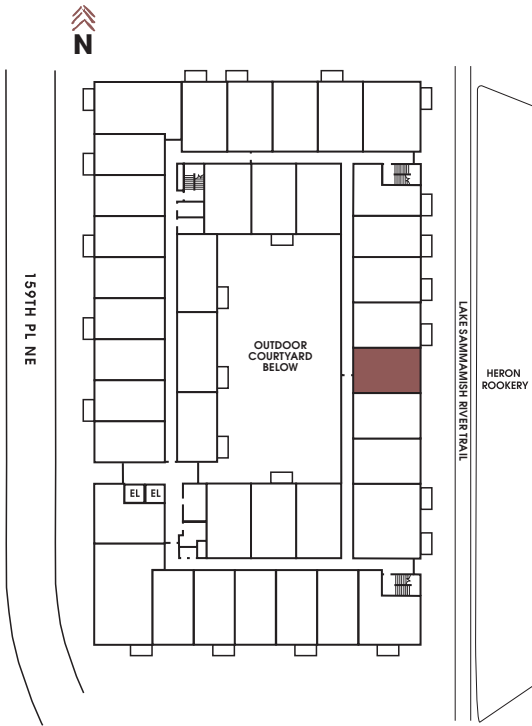

APT #: 437    UNIT TYPE: Urban One Bedroom + Tech    SQ FT: 660

Notes

---

---

---

---

---