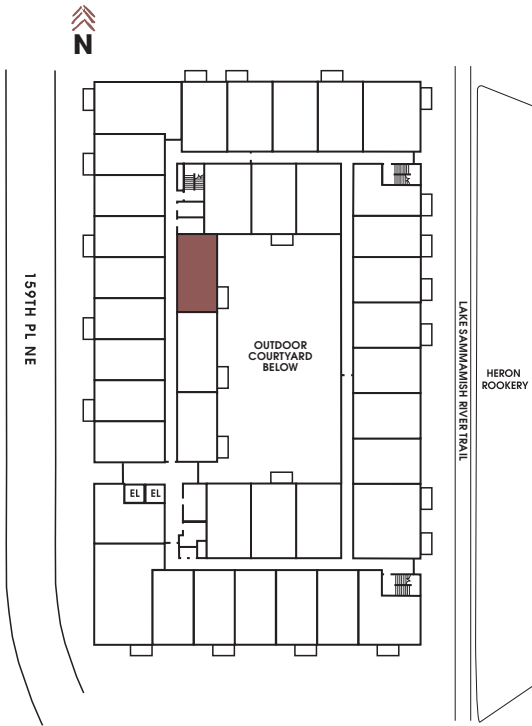

APT #: 408    UNIT TYPE: One Bedroom    SQ FT: 665

Notes

---

---

---

---

---