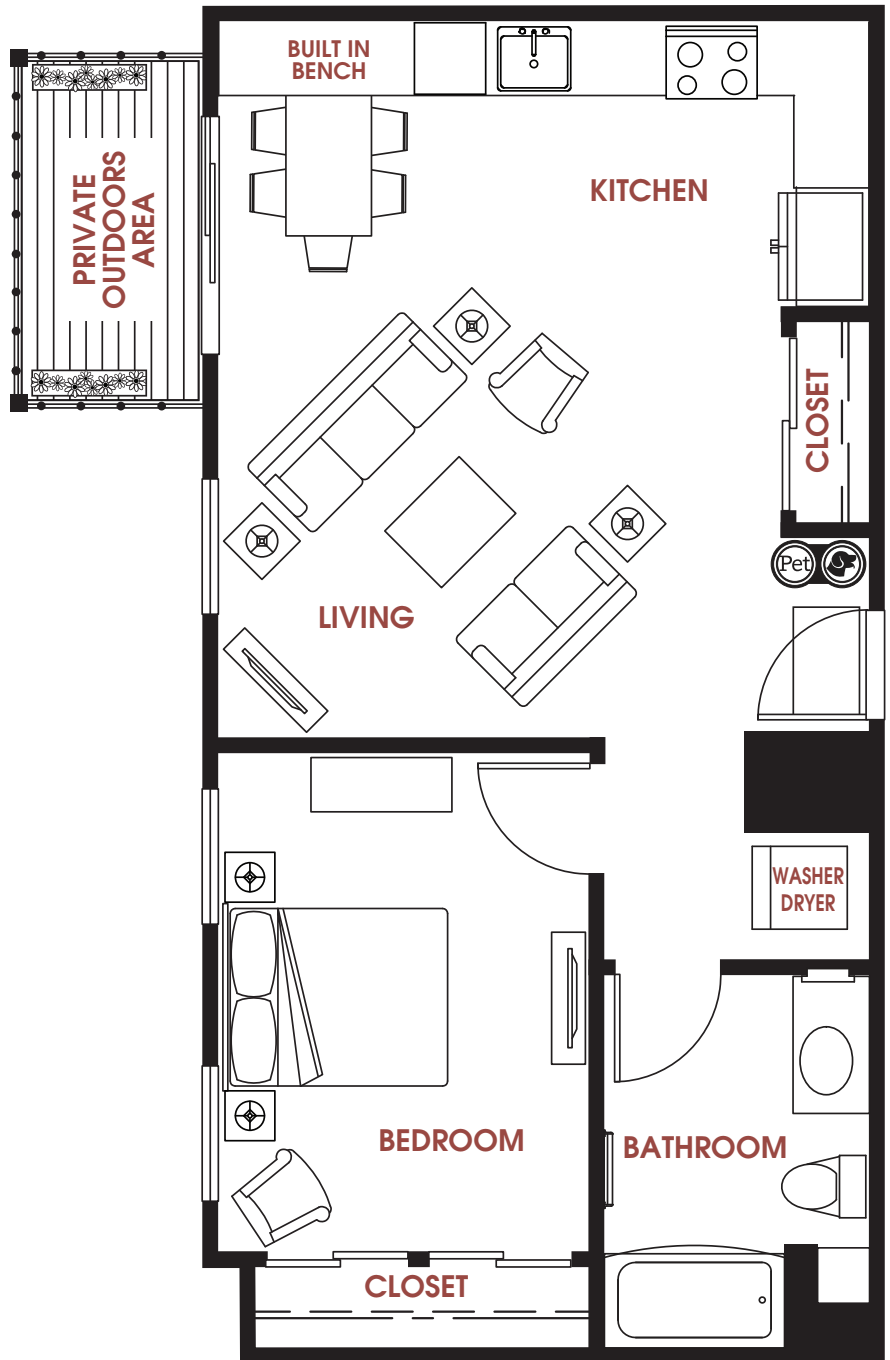

APT #: 408    UNIT TYPE: One Bedroom    SQ FT: 665

Notes

---

---

---

---

---