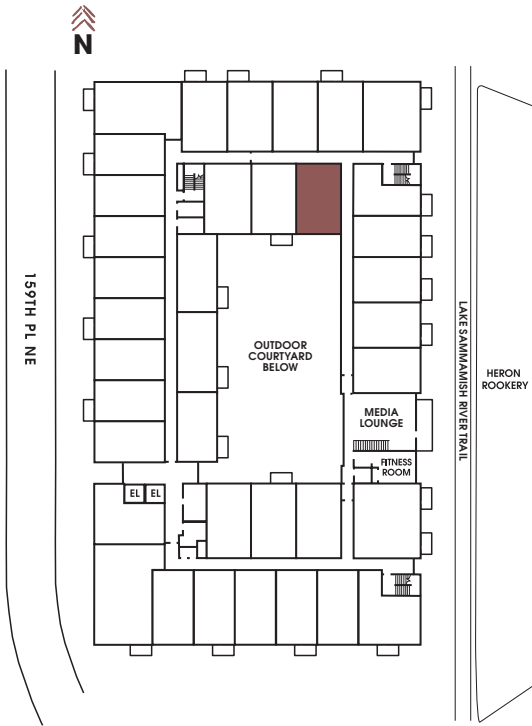

APT #: 324    UNIT TYPE: Urban One Bedroom + Tech    SQ FT: 660

Notes

---

---

---

---

---