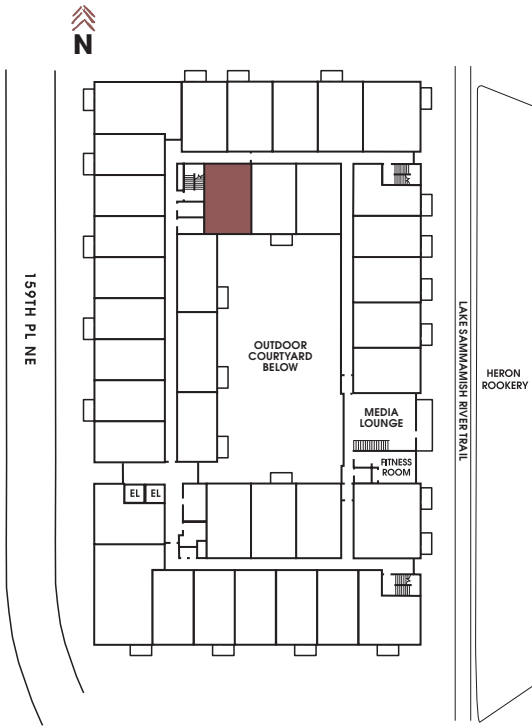

APT #: 320    UNIT TYPE: One Bedroom + Den    SQ FT: 700

Notes

---

---

---

---

---