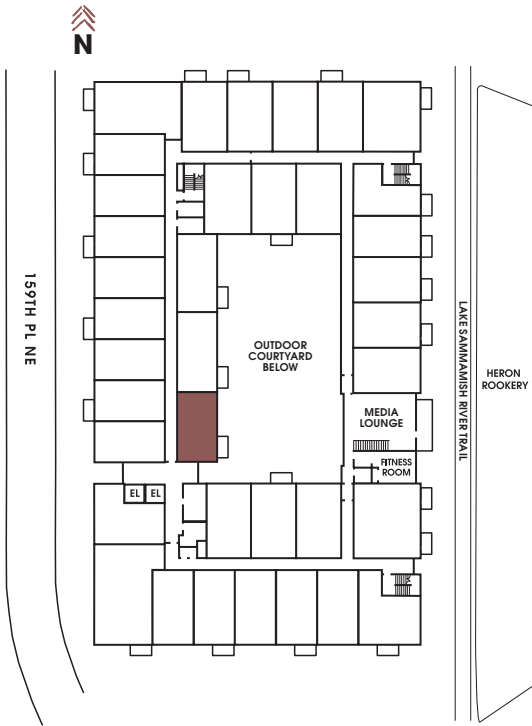

APT #: 302    UNIT TYPE: One Bedroom    SQ FT: 585

Notes

---

---

---

---

---