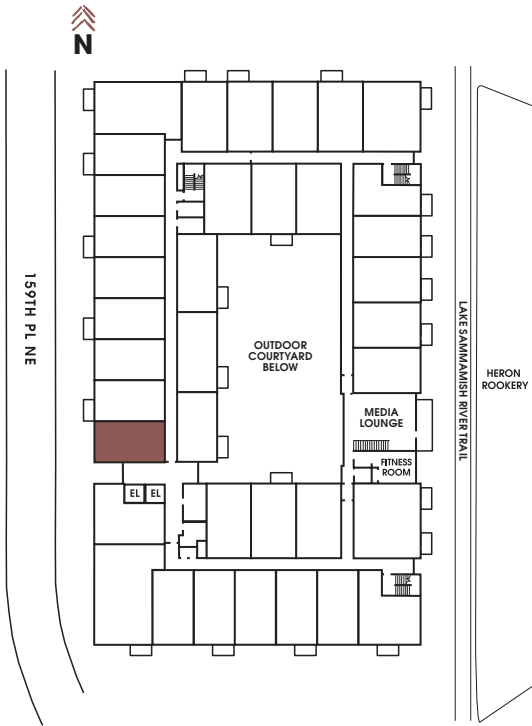

APT #: 301    UNIT TYPE: Urban One Bedroom    SQ FT: 635

Notes

---

---

---

---

---