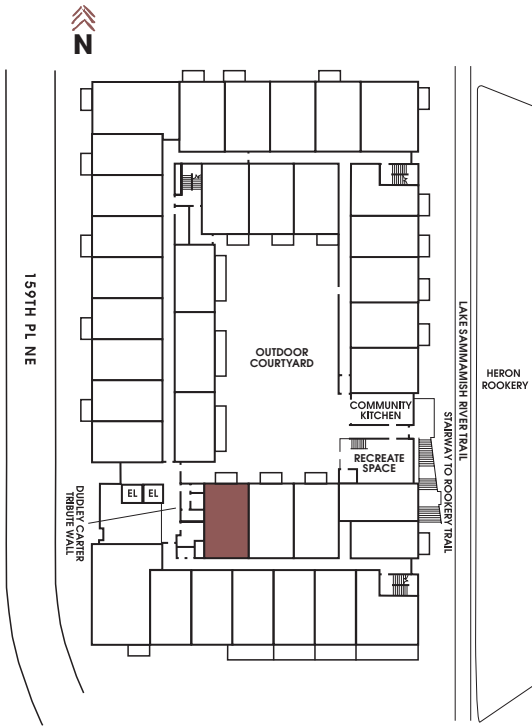

APT #: 254    UNIT TYPE: One Bedroom    SQ FT: 670

Notes

---

---

---

---

---