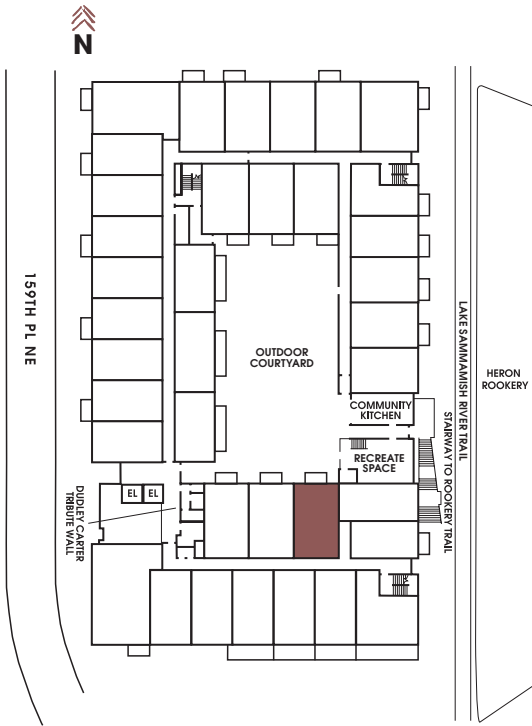

APT #: 250    UNIT TYPE: One Bedroom + Den    SQ FT: 700

Notes

---

---

---

---

---

Graphics for illustration purposes only and all dimensions are approximate. Some layouts and unit features will vary based on the floor plan of the actual unit. Areas of the home are labeled only as suggestions. Pricing and availability are subject to change. See leasing team for details.