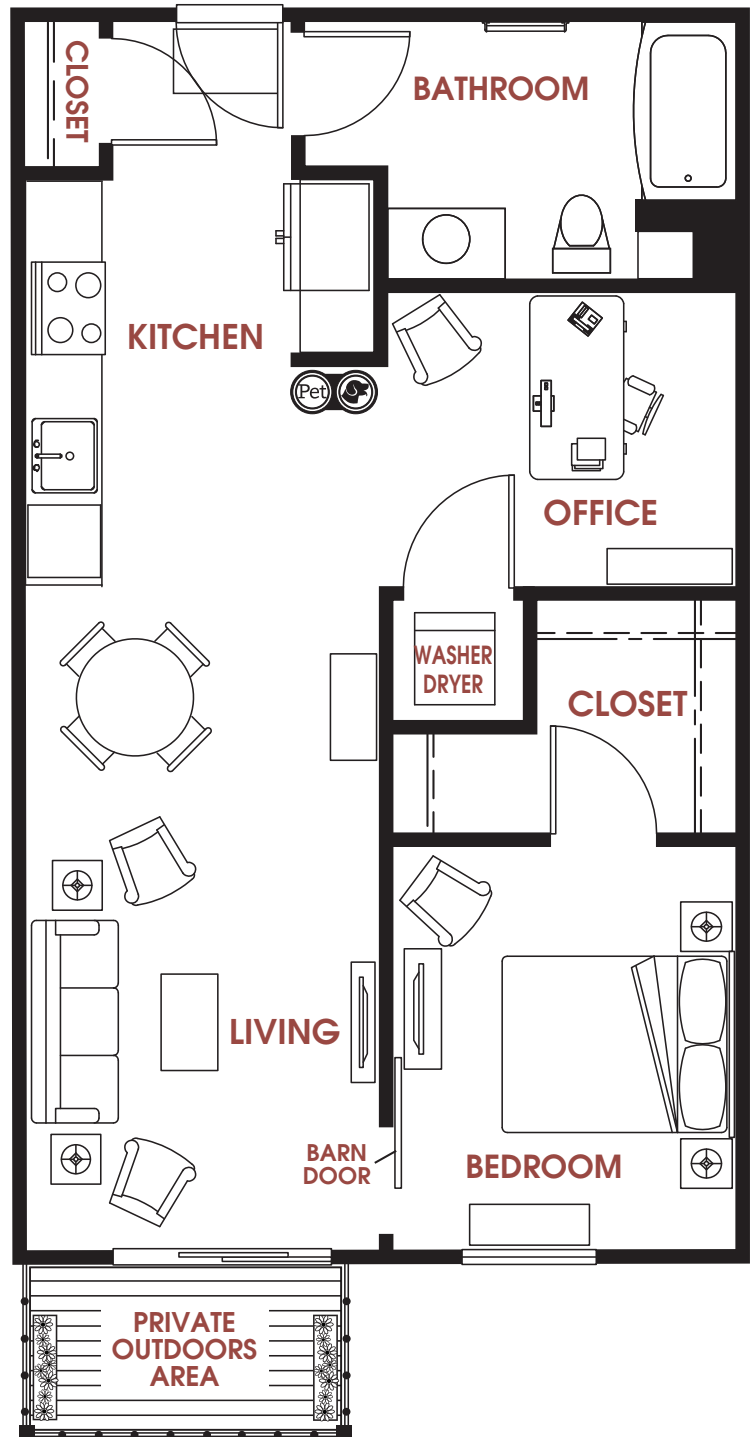

APT #: 250    UNIT TYPE: One Bedroom + Den    SQ FT: 700

Notes

---

---

---

---

---

Graphics for illustration purposes only and all dimensions are approximate. Some layouts and unit features will vary based on the floor plan of the actual unit. Areas of the home are labeled only as suggestions. Pricing and availability are subject to change. See leasing team for details.