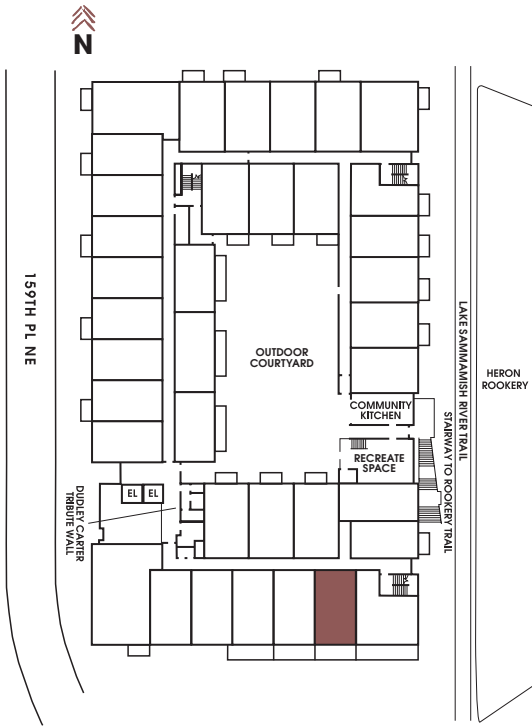

APT #: 249    UNIT TYPE: Urban One Bedroom    SQ FT: 635

Notes

---

---

---

---

---