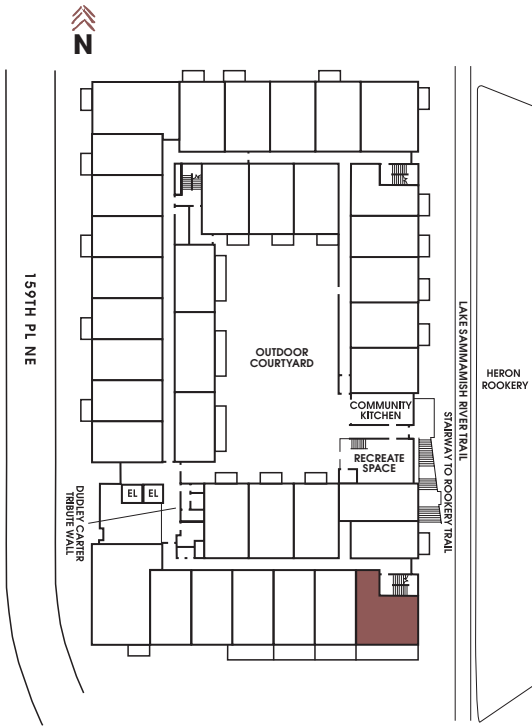

APT #: 247    UNIT TYPE: One Bedroom    SQ FT: 775

Notes

---

---

---

---

---