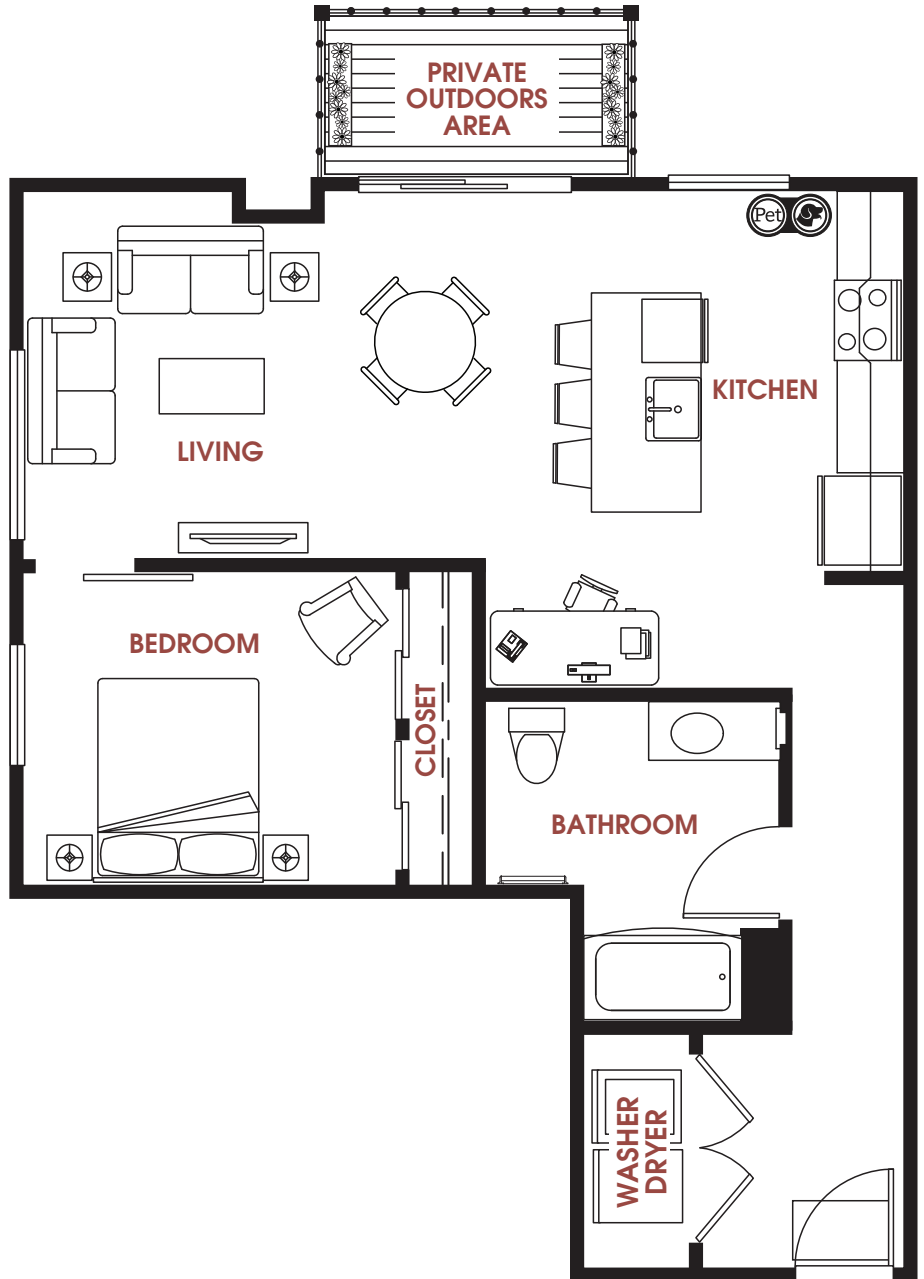

APT #: 247    UNIT TYPE: One Bedroom    SQ FT: 775

Notes

---

---

---

---

---