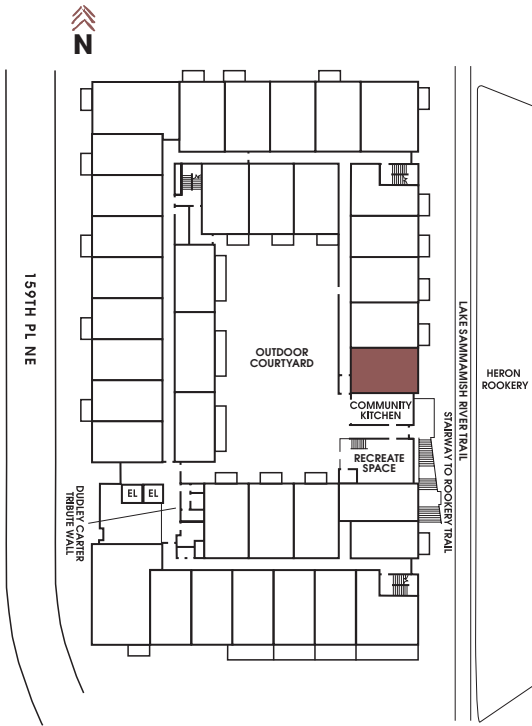

APT #: 237    UNIT TYPE: Urban One Bedroom + Tech    SQ FT: 660

Notes

---

---

---

---

---