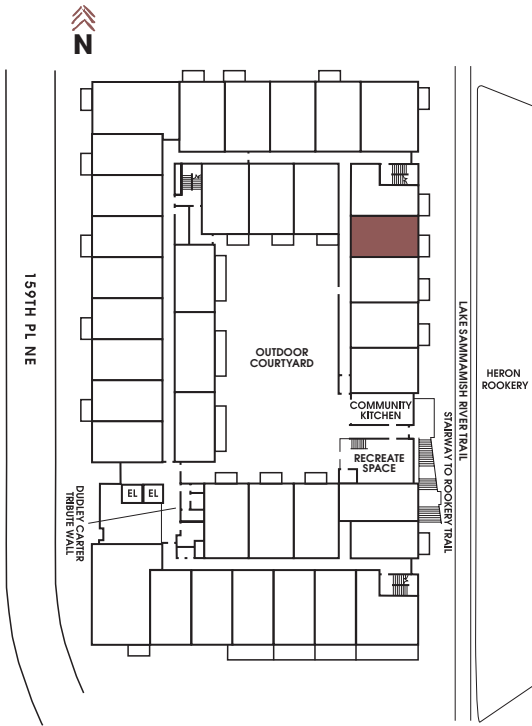

APT #: 231    UNIT TYPE: Urban One Bedroom + Tech    SQ FT: 610

Notes

---

---

---

---

---