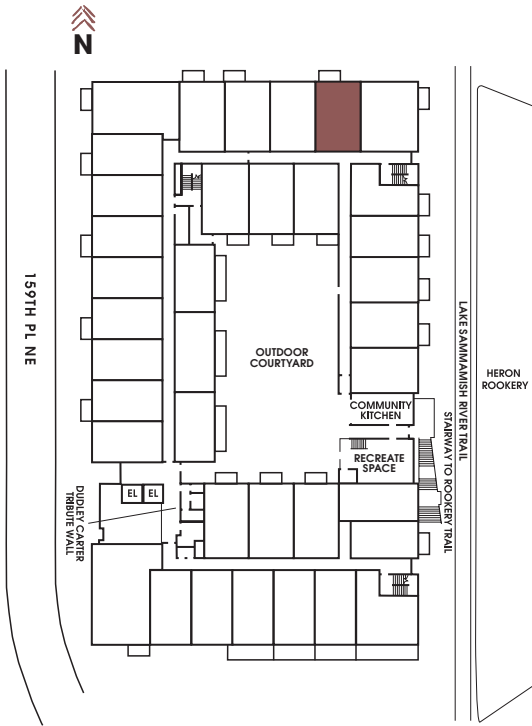

APT #: 225    UNIT TYPE: One Bedroom + Tech    SQ FT: 675

Notes

---

---

---

---

---