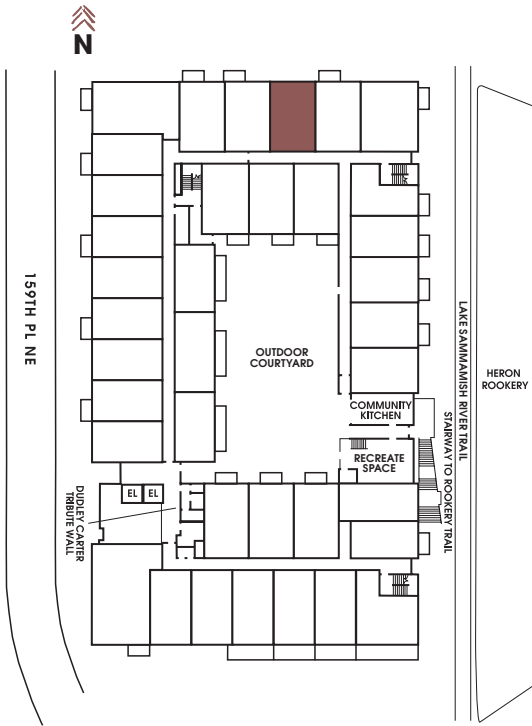

APT #: 223    UNIT TYPE: One Bedroom + Tech    SQ FT: 675

Notes

---

---

---

---

---