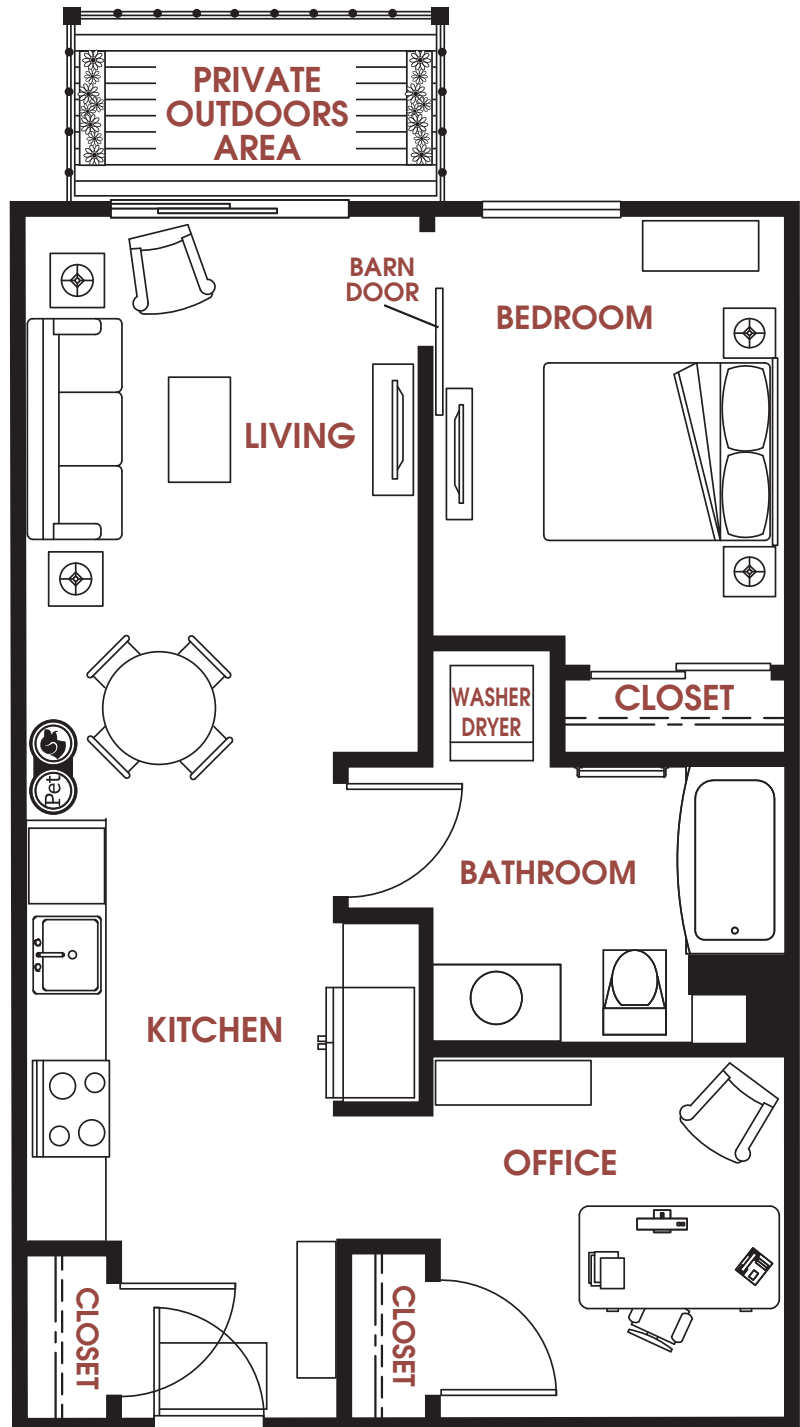

APT #: 220    UNIT TYPE: One Bedroom + Den    SQ FT: 700

Notes

---

---

---

---

---

Graphics for illustration purposes only and all dimensions are approximate. Some layouts and unit features will vary based on the floor plan of the actual unit. Areas of the home are labeled only as suggestions. Pricing and availability are subject to change. See leasing team for details.