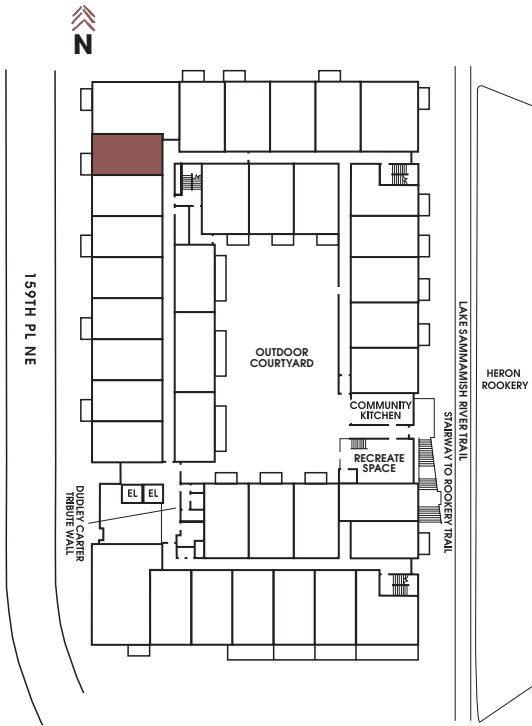

APT #: 215    UNIT TYPE: Urban One Bedroom + Tech    SQ FT: 610

Notes

---

---

---

---

---