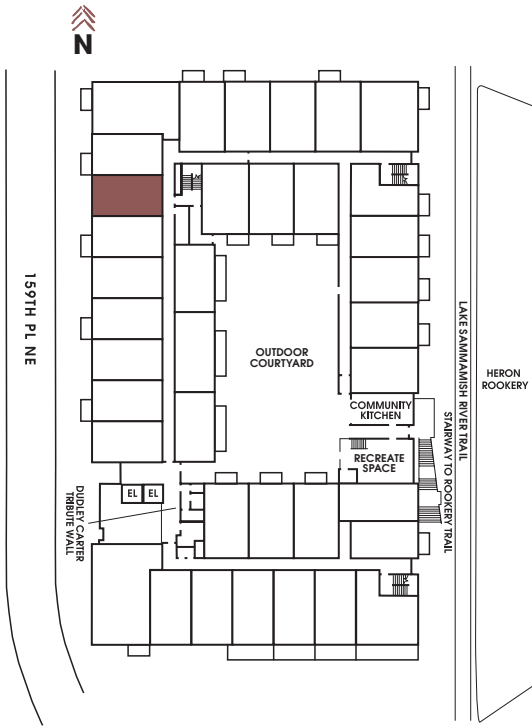

APT #: 213    UNIT TYPE: Urban One Bedroom + Tech    SQ FT: 610

Notes

---

---

---

---

---