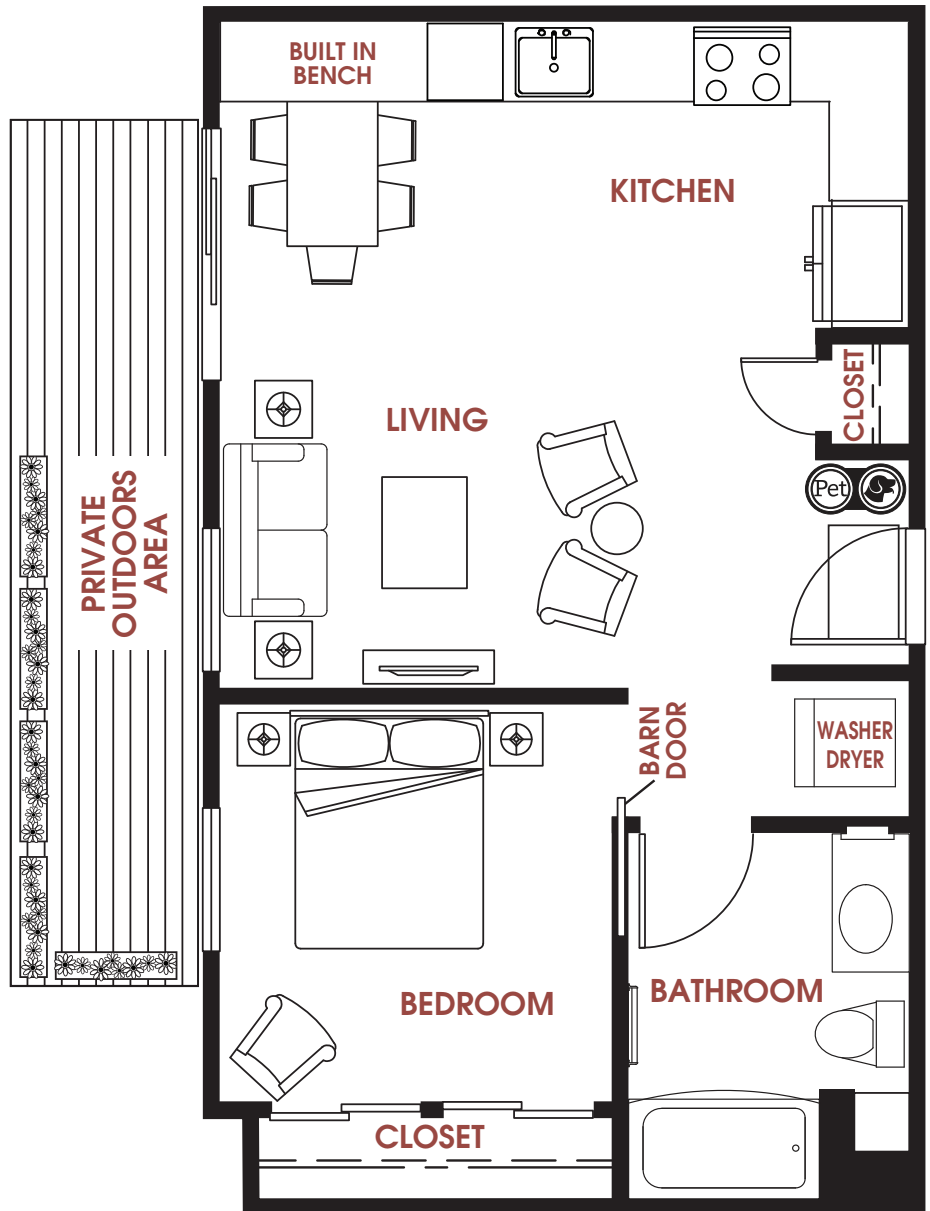

APT #: 208    UNIT TYPE: One Bedroom    SQ FT: 585

Notes

---

---

---

---

---