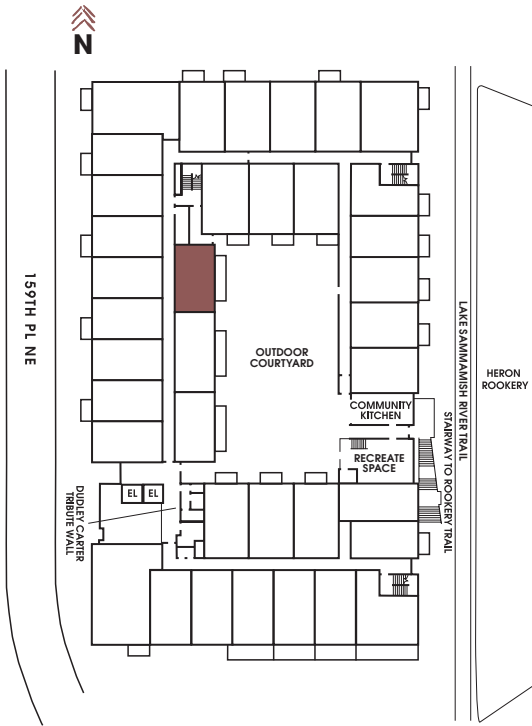

APT #: 208    UNIT TYPE: One Bedroom    SQ FT: 585

Notes

---

---

---

---

---