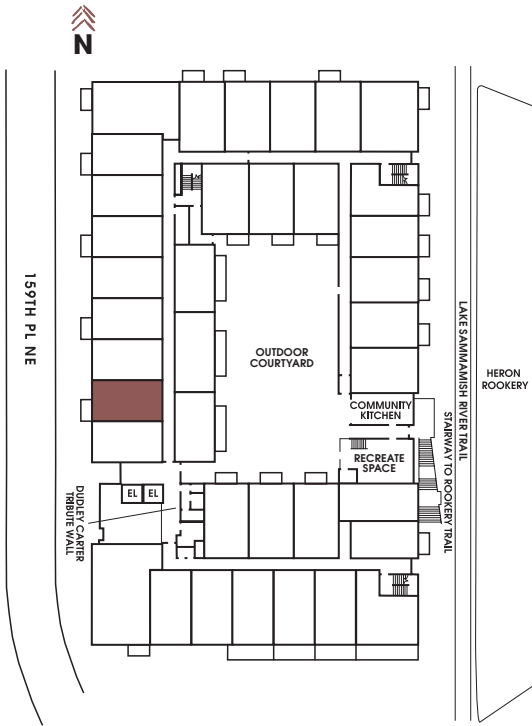

APT #: 203    UNIT TYPE: Urban One Bedroom + Tech    SQ FT: 660

Notes

---

---

---

---

---