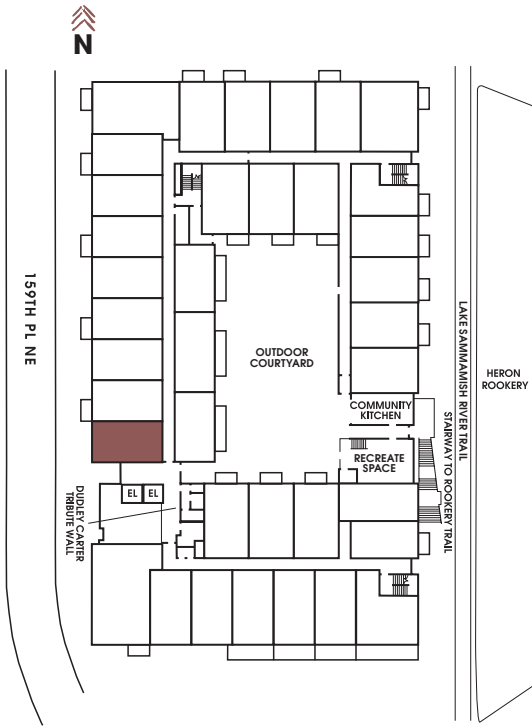

APT #: 201    UNIT TYPE: Urban One Bedroom    SQ FT: 635

Notes

---

---

---

---

---