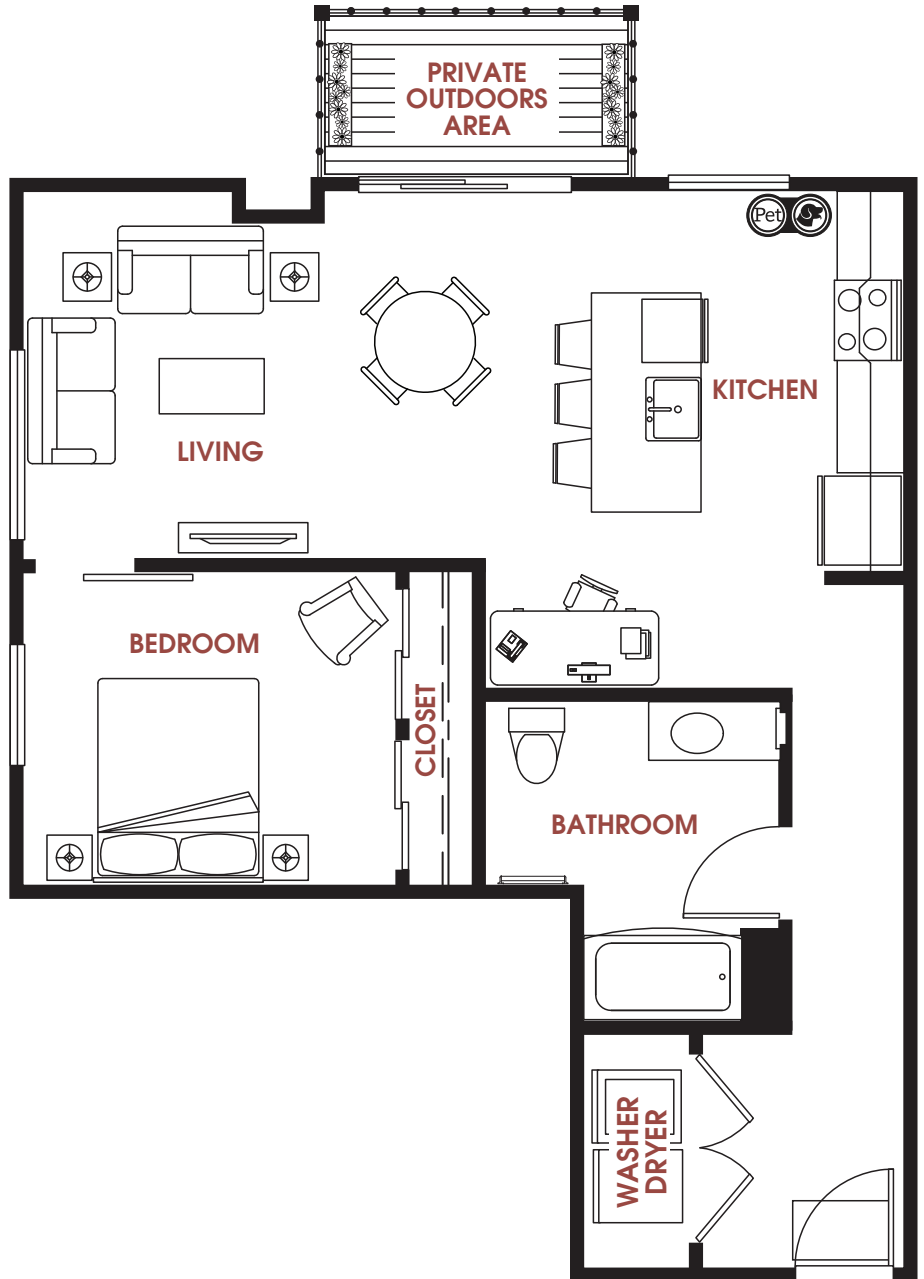

APT #: 447    UNIT TYPE: One Bedroom    SQ FT: 775

Notes

---

---

---

---

---