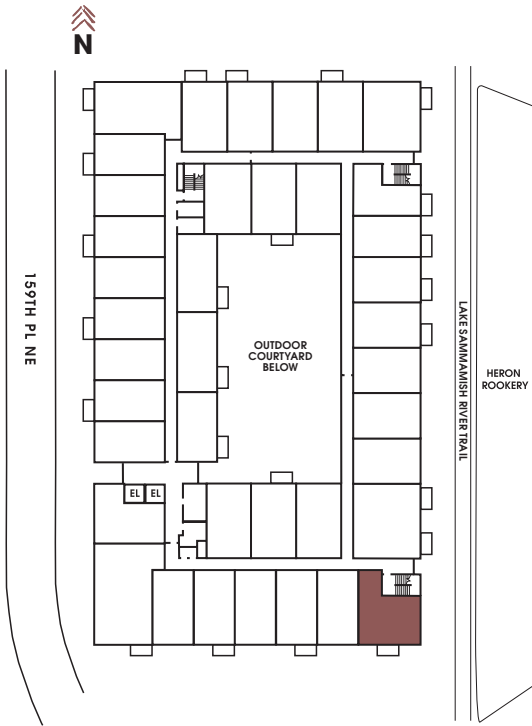

APT #: 447    UNIT TYPE: One Bedroom    SQ FT: 775

Notes

---

---

---

---

---