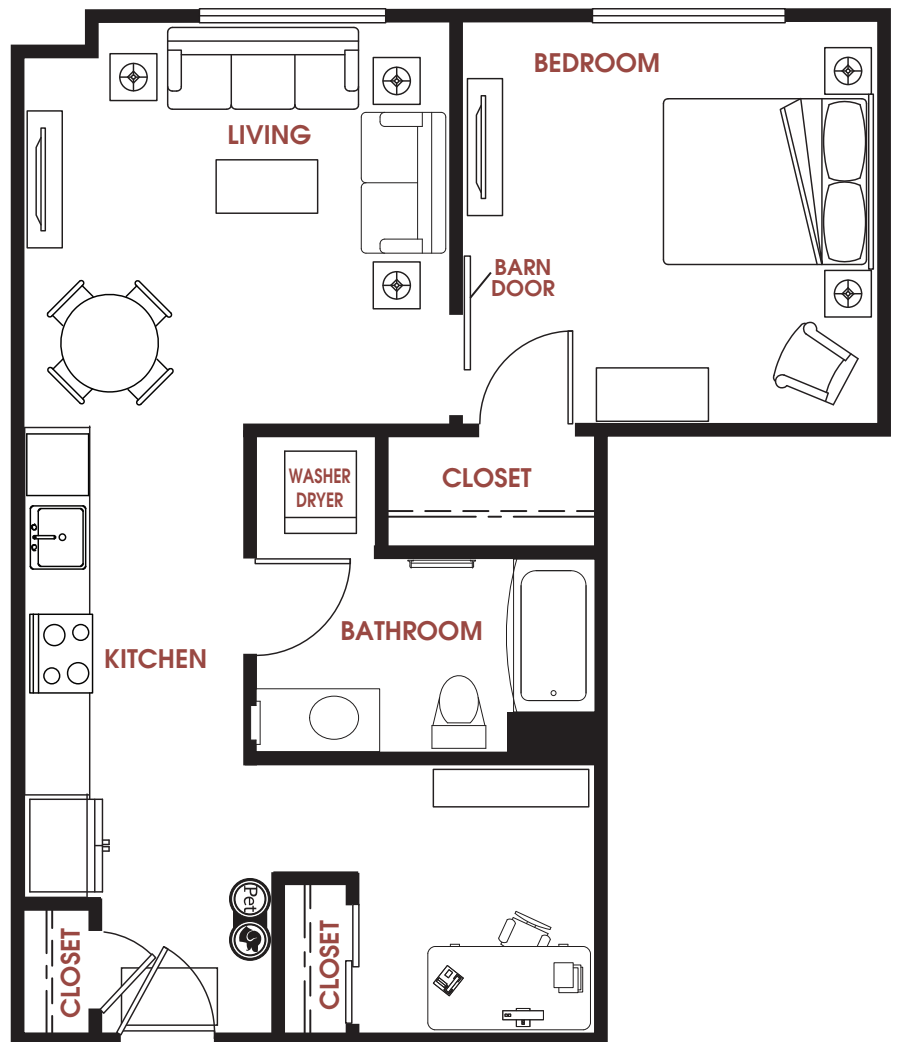

APT #: 361    UNIT TYPE: One Bedroom + Den    SQ FT: 720

Notes

---

---

---

---

---