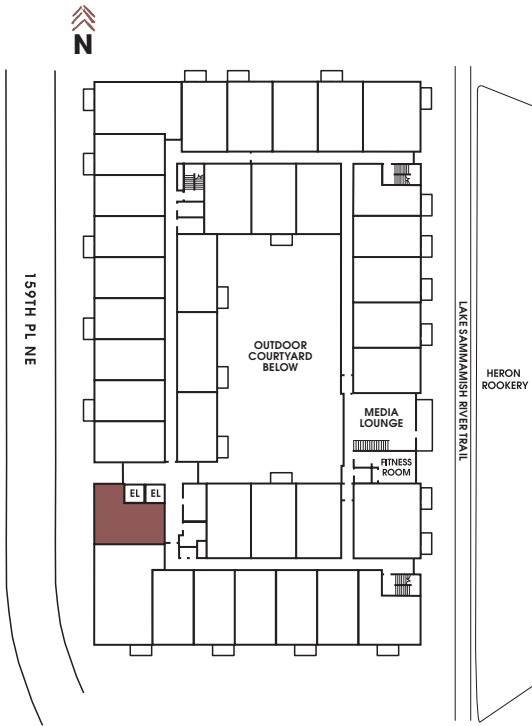

APT #: 361    UNIT TYPE: One Bedroom + Den    SQ FT: 720

Notes

---

---

---

---

---